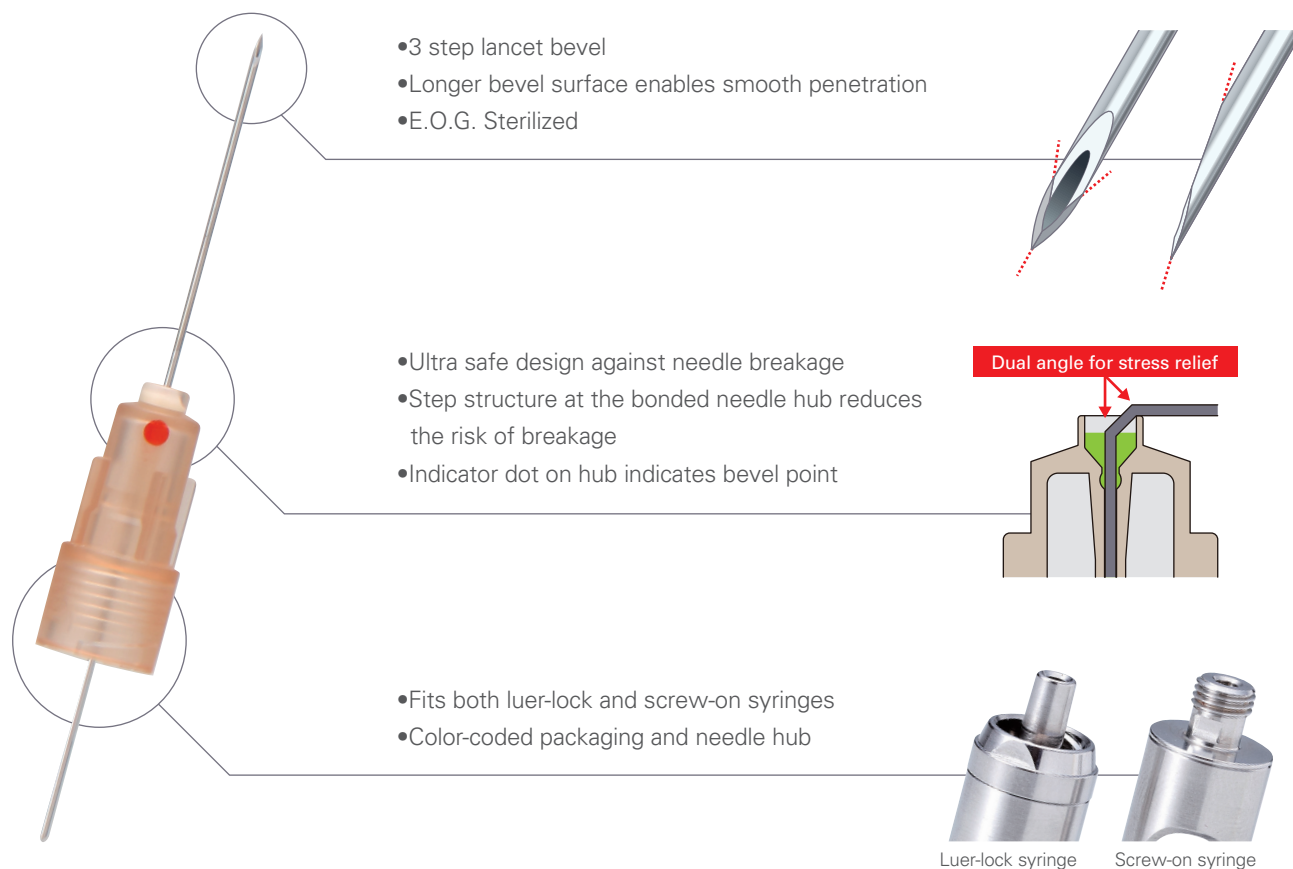

## Disposable Dental Needle

Dental Needle

Ultra safe design against needle breakage

Lancet bevel for pain-free insertion

Thinking ahead. Focused on life.

# Designed for pain-free insertion and clear flow needle bores

## Dental Needle MORITA Disposable Dental Needle

Gauge	Diameter x Length	Colour	100 pcs / box
27G 21mm	0.4 x 21mm		M-NEEDLE27S
27G 38mm	0.4 x 38mm	Beige	M-NEEDLE27L38MM
27G 41mm	0.4 x 41mm		M-NEEDLE27L
30G 16mm	0.3 x 16mm		M-NEEDLE30S
30G 25mm	0.3 x 25mm	Blue	M-NEEDLE30XS